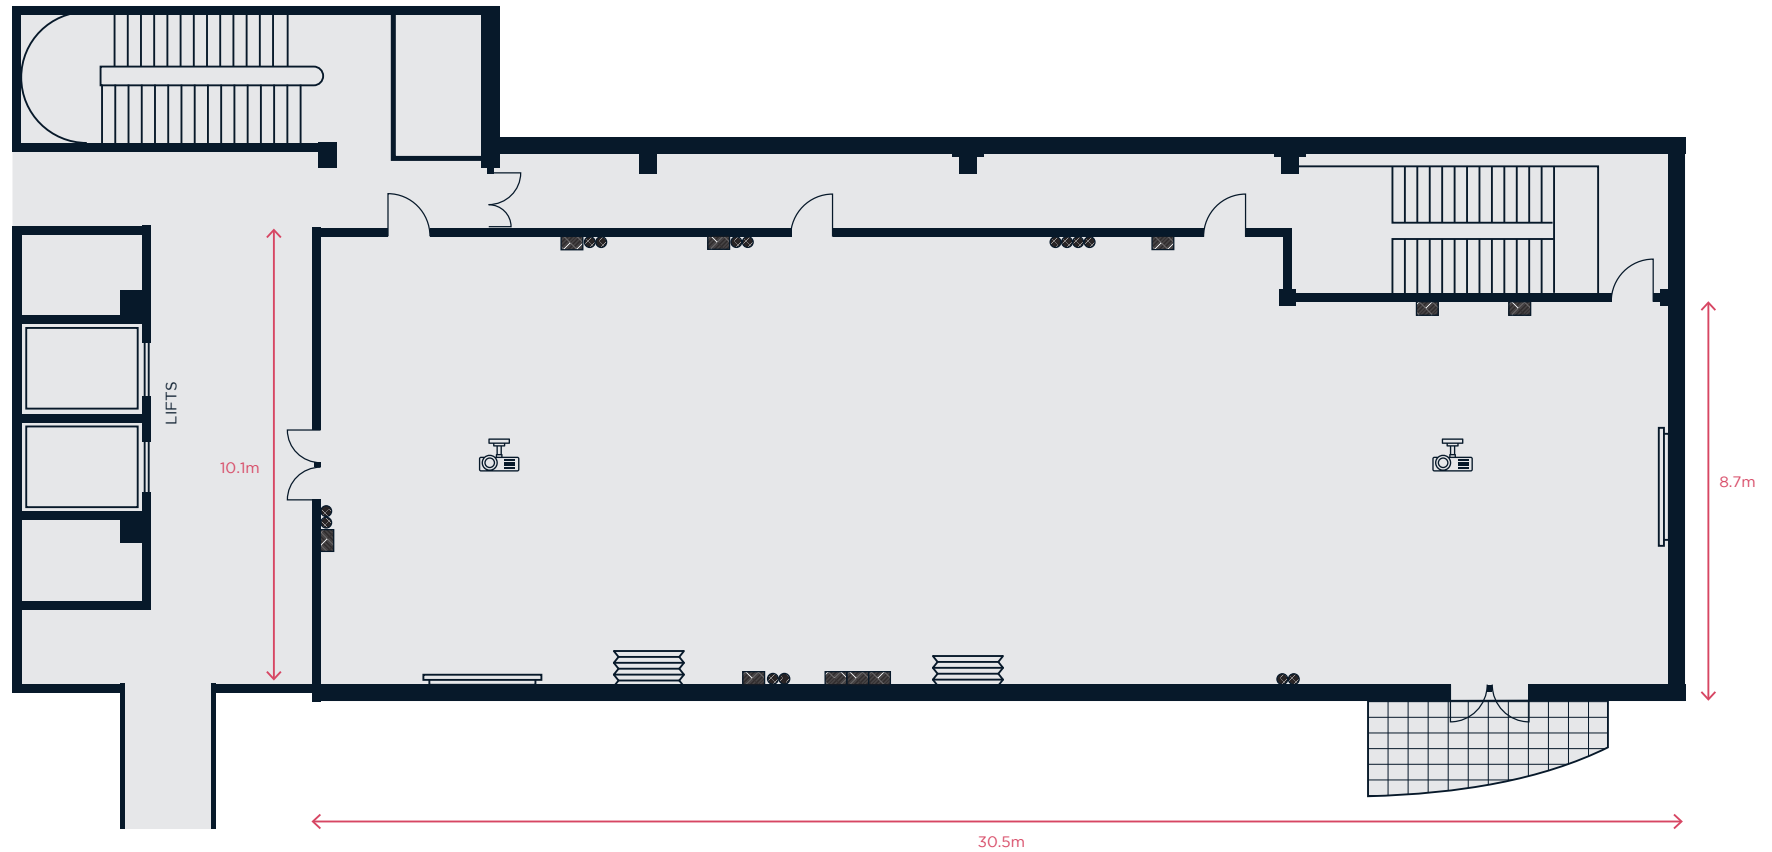

## BOLERO SUITE

		DOUBLE PLUG POINT
		PHONE LINE / DATA
		CEILING MOUNTED PROJECTOR